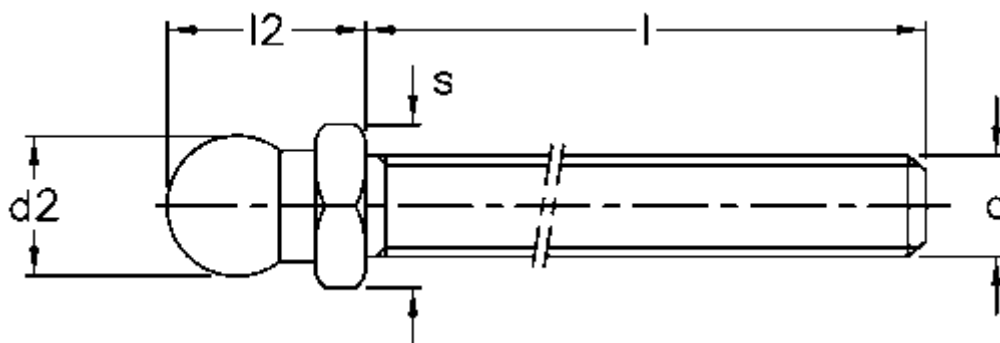

Article number: 2310322741

Description: E+G Threaded stem, SST Stainless steel
SM-SST-24-M20x138

Measures

$d = M20$

$d_2 = 23.9$

$l = 138$

$l_2 = 37$

$s = 24$